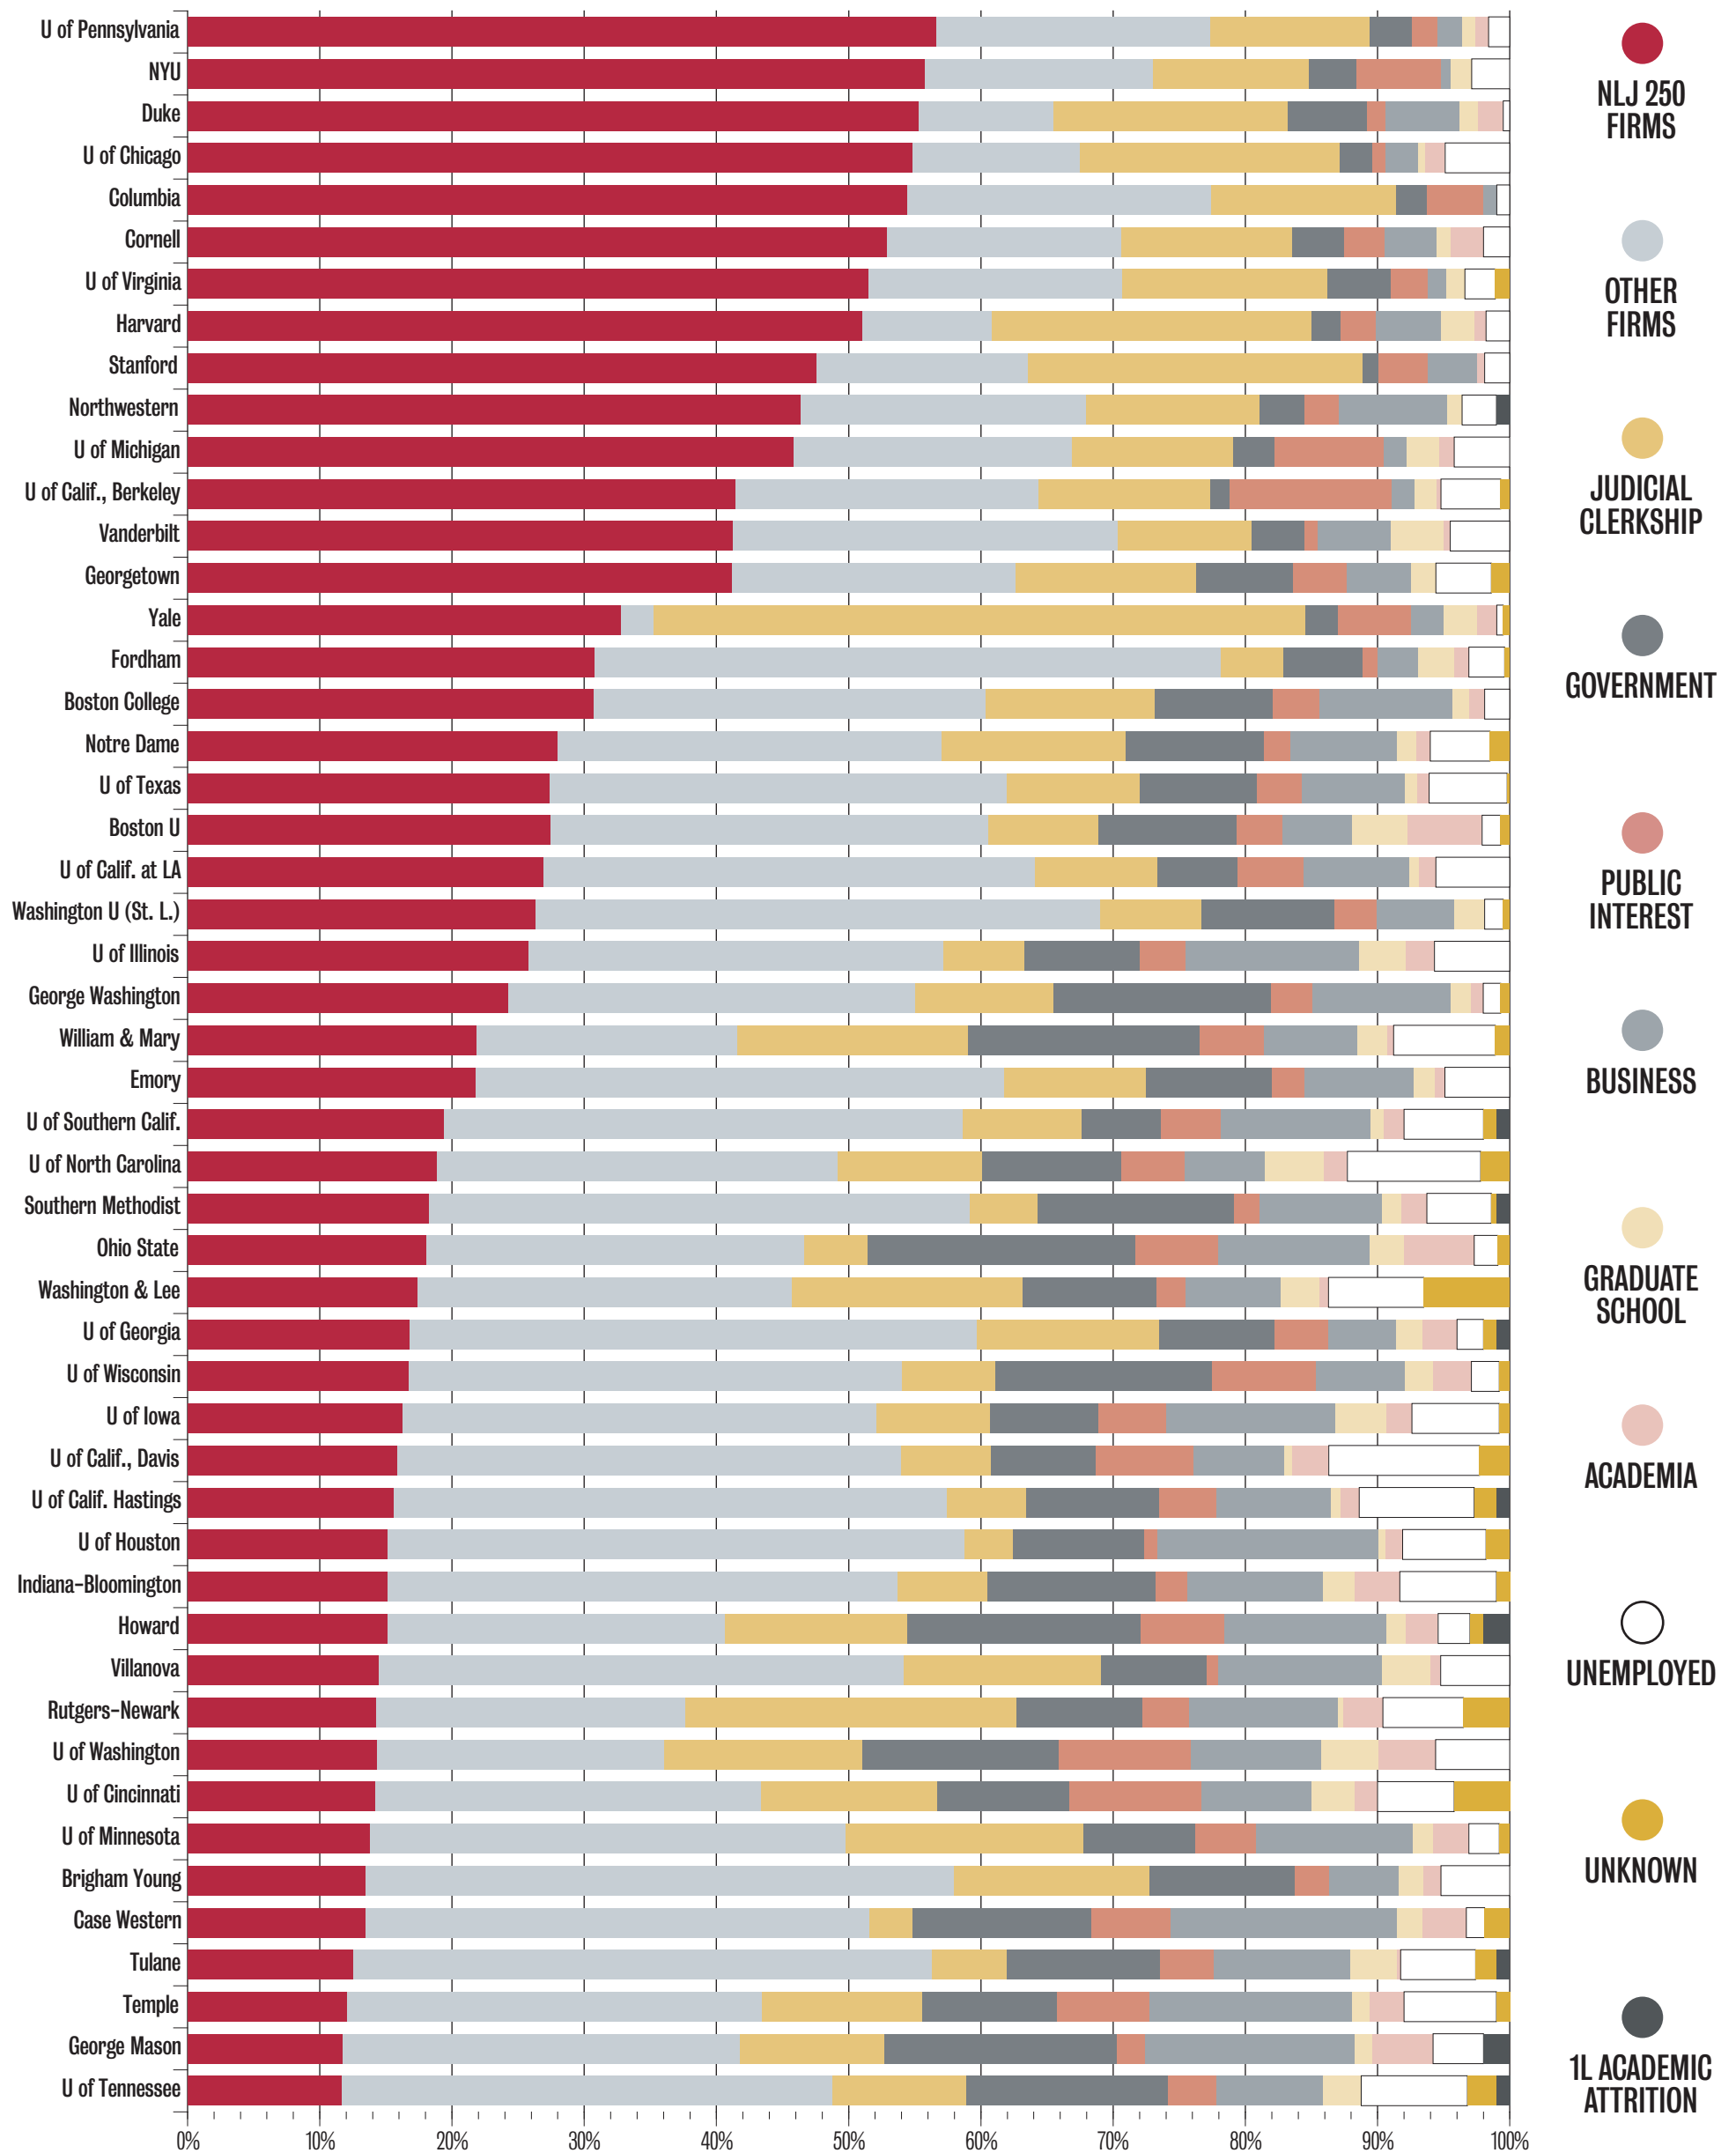

# EMPLOYMENT TRENDS FOR LAW SCHOOL GRADS

Where the class of 2005 found work. The top 100 out of 194 ABA-approved schools ranked by percentage of graduates at NLJ 250 firms.

Sources: American Bar Association-Law School Admission Council Official Guide to ABA-Approved Law Schools (2008 ed.), ALM Research