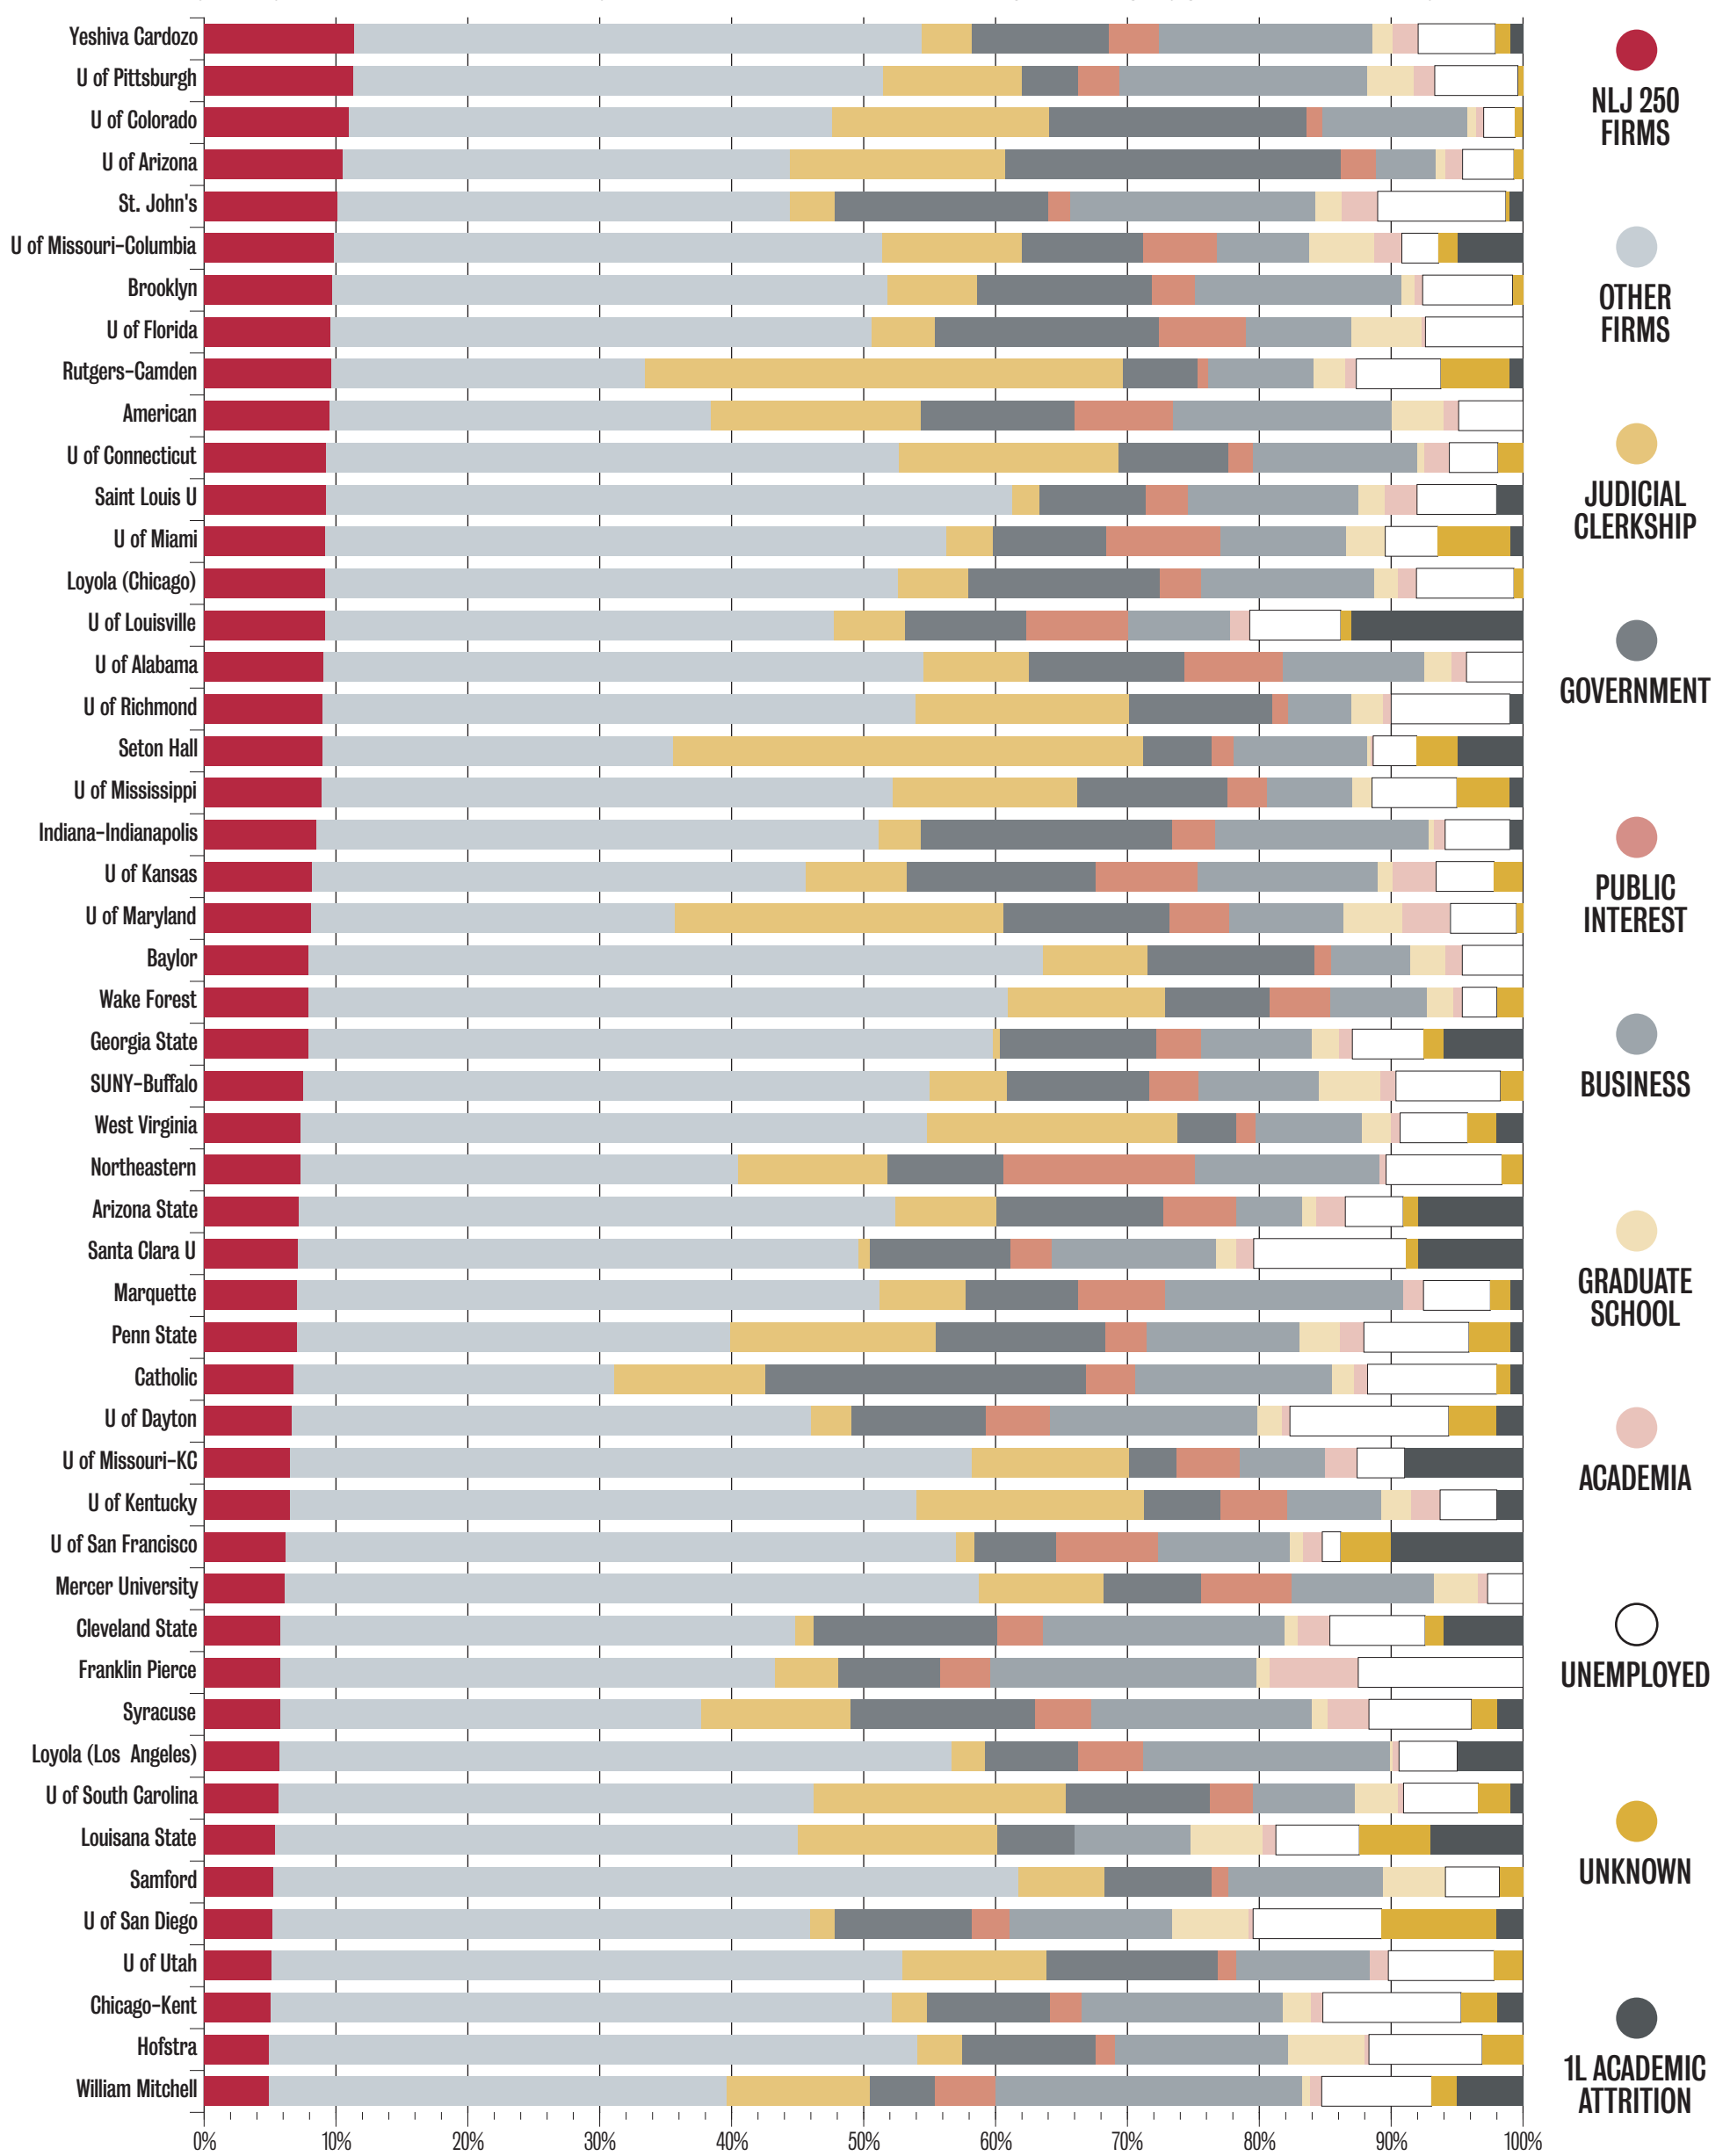

# EMPLOYMENT TRENDS FOR LAW SCHOOL GRADS

Where the class of 2005 found work. The top 100 out of 194 ABA-approved schools ranked by percentage of graduates at NLJ 250 firms.

Sources: American Bar Association-Law School Admission Council Official Guide to ABA-Approved Law Schools (2008 ed.), ALM Research